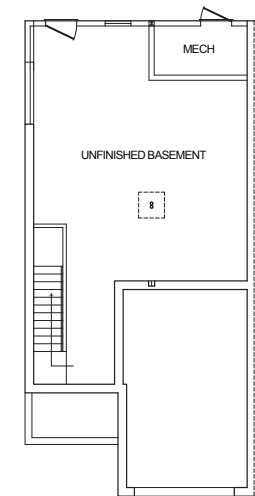

THE GOLDEN III⁺

3 BEDS & 2.5 BATHS • 1,493 SF • ATTACHED GARAGE

Select Phase III Homes feature an Unfinished Basement

RedtailCrossing.com 888-356-6425 Connect with us on

Renderings and floorplans are for marketing purposes only. Floorplans, square footage, features, materials, and/or finishes are estimates only and subject to change at any time without notice or obligation.
 © 2020 - 2026 All Rights Reserved. Redtail Crossing. Equal Housing Opportunity.