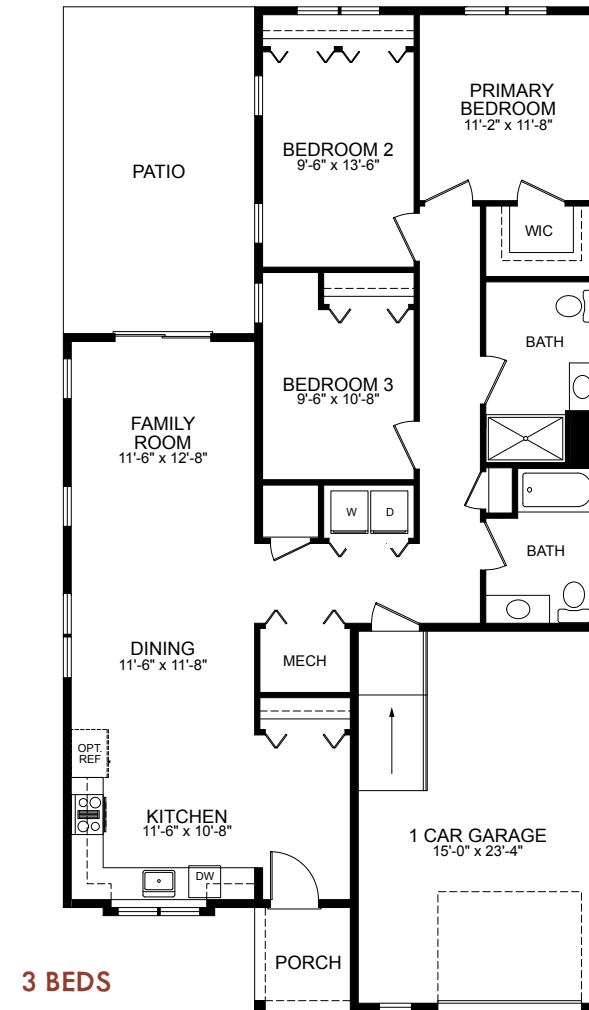

THE SIENNA

SINGLE LEVEL WITH 2 OR 3 BEDS • 1,274 SF • 2 BATHS • ATTACHED GARAGE

RedtailCrossing.com 888-356-6425 Connect with us on

Renderings and floorplans are for marketing purposes only. Floorplans, square footage, features, materials, and/or finishes are estimates only and subject to change at any time without notice or obligation.
 © 2020 - 2026 All Rights Reserved. Redtail Crossing. Equal Housing Opportunity.