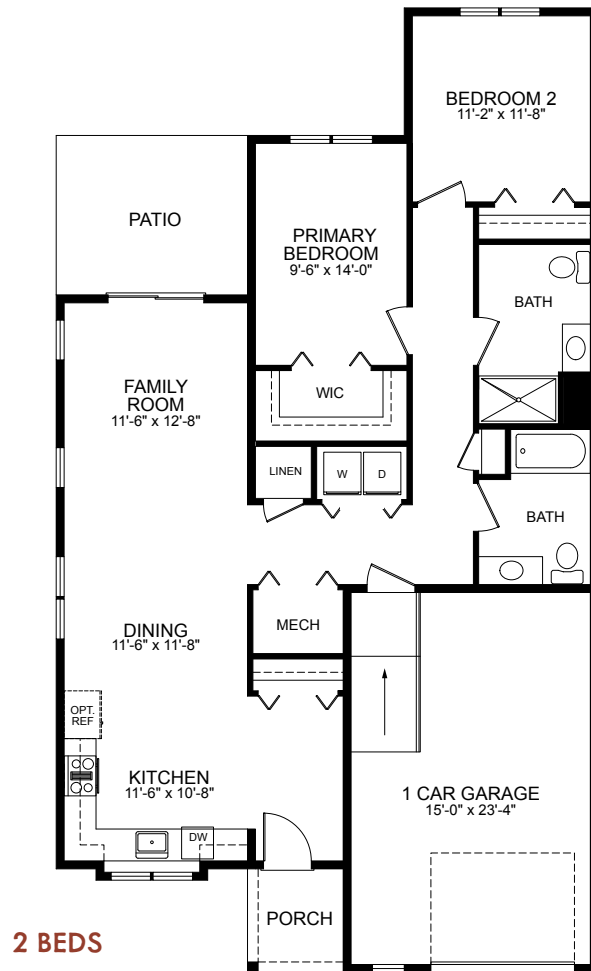

THE SIENNA

SINGLE LEVEL WITH 2 OR 3 BEDS • 1,274 SF • 2 BATHS • ATTACHED GARAGE

RedtailCrossing.com 888-356-6425 Connect with us on

Renderings and floorplans are for marketing purposes only. Floorplans, square footage, features, materials, and/or finishes are estimates only and subject to change at any time without notice or obligation.
 © 2020 - 2026 All Rights Reserved. Redtail Crossing. Equal Housing Opportunity.